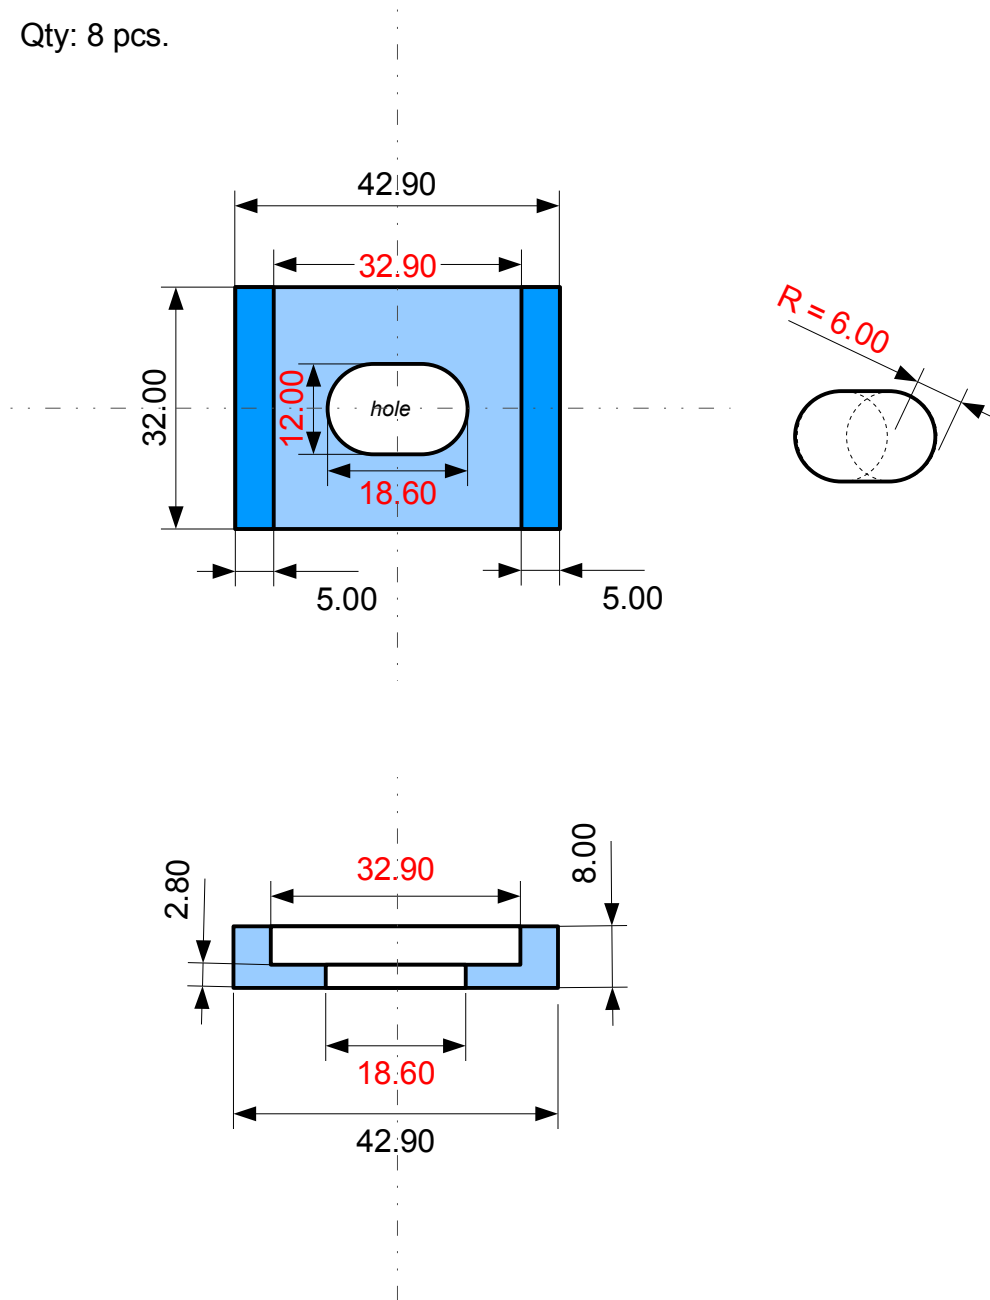

## ADAPTER PLATES FOR REAR ADJUSTABLE SUBFRAME, BMW E28

Qty: 8 pcs.

**Note:** the adapter plates were designed to work with the following BMW parts:

- 33321095102: ECCENTRIC BOLT M12X1,5X98, BMW E39. Qty: 4 pcs
- 33321092310: ECCENTRIC FLAT WASHER, BMW E39. Qty: 4 pcs
- 33326751446: SELF-LOCKING COLLAR NUT M12X1,5-10, BMW E39. Qty: 4 pcs